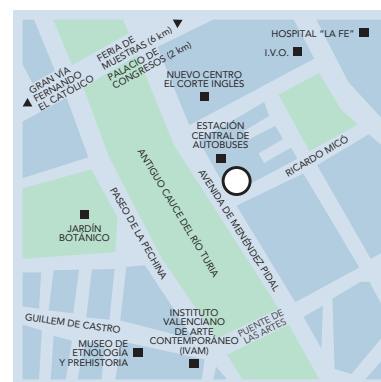

NH CENTER
Ricardo Micó, 1
46009 Valencia
T. +34 96 347 50 00
F. +34 96 347 62 52
nhcenter@nh-hotels.com